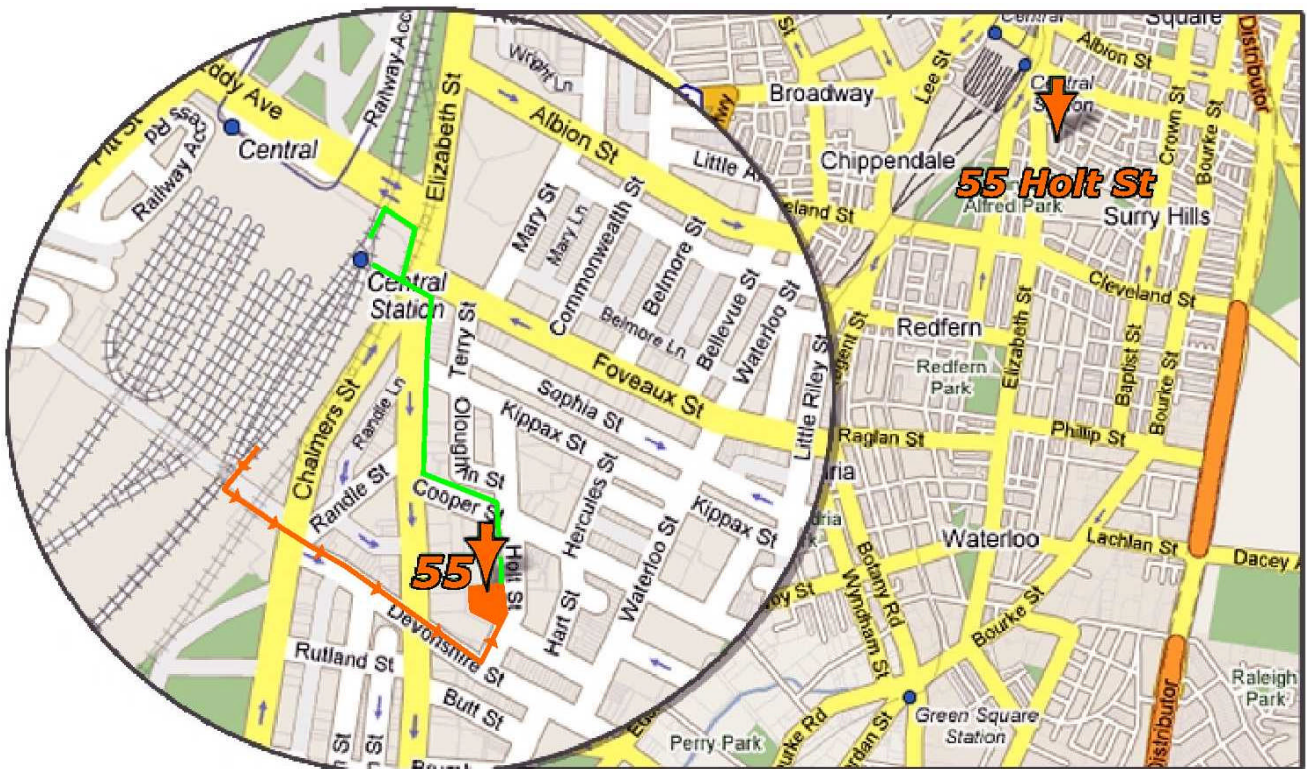

### Directions Best Option

Get out at Central Train Station, use Devonshire St end South Cross Chalmers St walk up crossing Elizabeth St the next left is Holt St. Approximately 60 metres on your left is number 55 Holt St. Take the lift to the 4th floor turn left out of the lift.